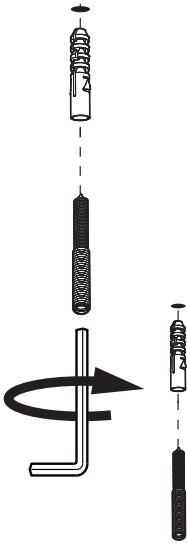

BuzziBlox

Square | Rectangular | Hexa | Penta

INSTALLATION MANUAL

BuzziBlox Wall p.3

BuzziBlox Pendant Screw p.6
(Not for RXL)

BuzziBlox Pendant Magnetic p.14

(Not for RXL)

BuzziBlox Wall

1

2

3

BuzziBlox Pendant Screw (Not for RXL)

1 PERS. 

Excluding

3 | 4x 

Including Cable Set Screw

3x Penta | Hexa

4x Square | Rectangular

3 | 4x

M6

Including

Square | Square Wedge

Rectangular | Rectangular Wedge

Penta | Penta Wedge

Hexa | Hexa Wedge

Dimensions Fixing Points

Square | Square Wedge

Rectangular | Rectangular Wedge

Penta | Penta Wedge

Hexa | Hexa Wedge

1

2