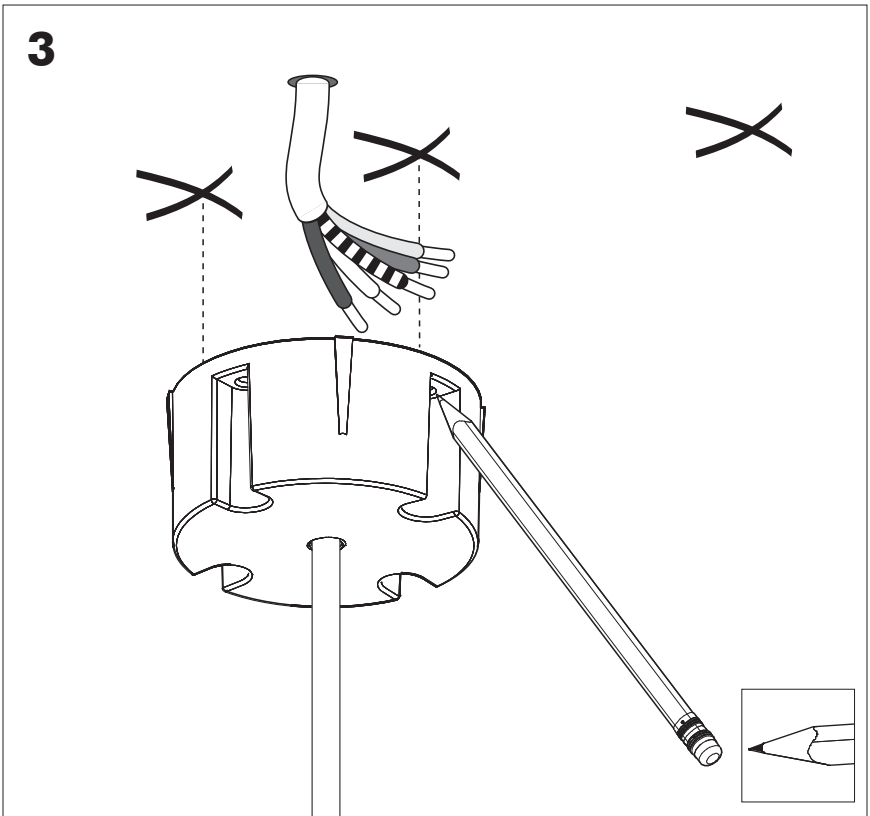

9

10

BuzziTrom S | M | L Ceiling Suspended Split

2 PERS. 

4

5

6

7

10a

Connection including dimmable function

- | | |
|--------------|---------|
| Blue | Neutral |
| Brown | Line |
| Green | Ground |
| Red Sleeve | DIM + |
| Black Sleeve | DIM - |

10b Connection excluding dimmable function