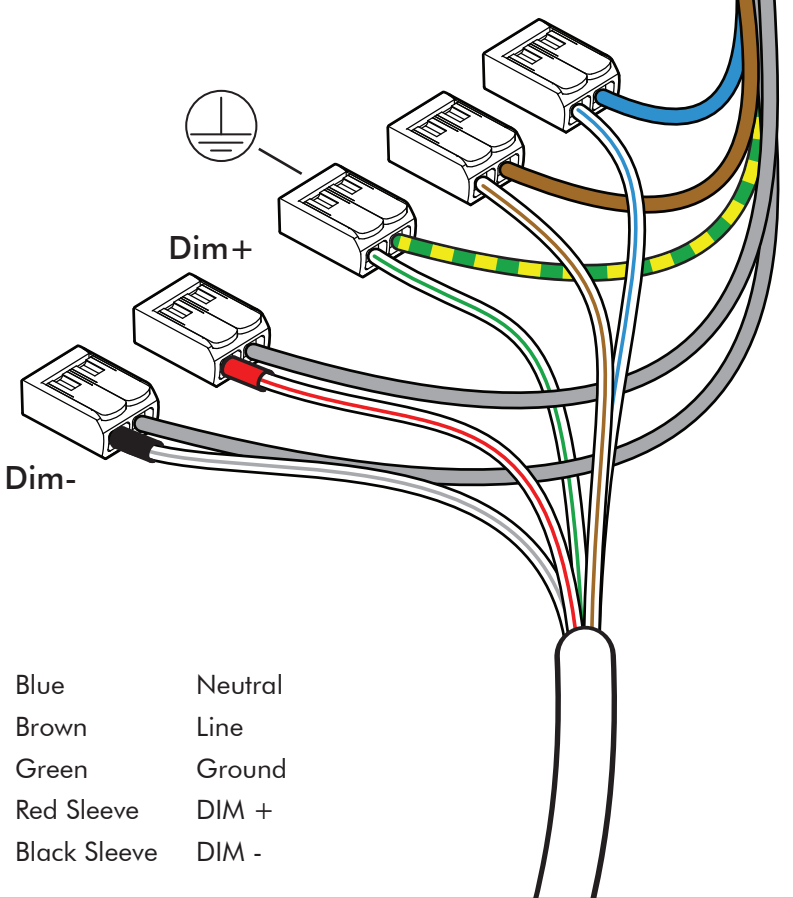

⚠ The light source of this luminaire is not replaceable; when the light source reaches its end of life the whole luminaire shall be replaced.

Excluded

Straight 5x
Split 3x

Straight 2x
Split 2x

Included BuzziTrom S | M | L Ceiling Suspended Straight p.4

Included BuzziTrom S | M | L Ceiling Suspended Split p.12

BuzziTrom S | M | L Ceiling Suspended Straight

2 PERS. 

3

4

5

6

8a

Connection including dimmable function

8b

Connection excluding dimmable function

- | | |
|--------------|----------|
| Blue | Neutral |
| Brown | Line |
| Green | Ground |
| Red Sleeve | Not used |
| Black Sleeve | Not used |

10a

Connection including dimmable function

- | | |
|--------------|---------|
| Blue | Neutral |
| Brown | Line |
| Green | Ground |
| Red Sleeve | DIM + |
| Black Sleeve | DIM - |

10b Connection excluding dimmable function