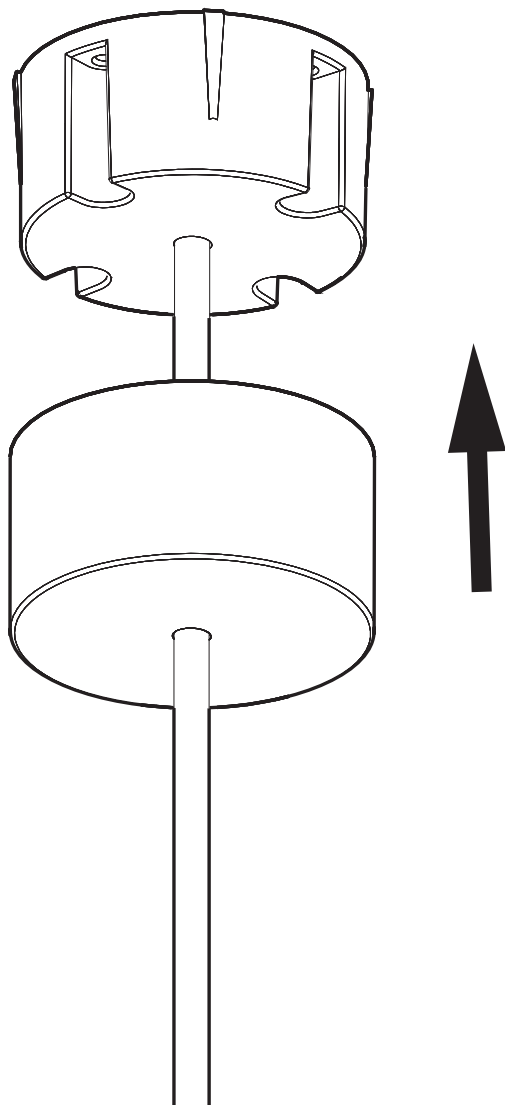

⚠ The light source of this luminaire is not replaceable; when the light source reaches its end of life the whole luminaire shall be replaced.

Excluded

Straight 5x
Split 3x

Straight 2x
Split 2x

Included BuzziTrom S | M | L Ceiling Suspended Straight p.4

10a

Connection including dimmable function

- | | |
|--------------|---------|
| Blue | Neutral |
| Brown | Line |
| Green | Ground |
| Red Sleeve | DIM + |
| Black Sleeve | DIM - |

10b Connection excluding dimmable function

Blue	Neutral
Brown	Line
Green	Ground
Red Sleeve	Not used
Black Sleeve	Not used

11

12

BuzziSpace Group NV
Italiëlei 8, 2000 Antwerp
Belgium

☎ +32 (0)3 846 10 00

✉ info@buzzi.space

🌐 www.buzzi.space

A-0000006969/01
Last update: 11/12/2023