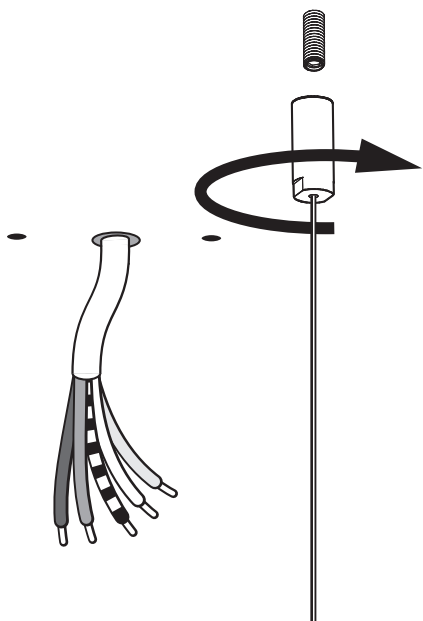

Connection including dimmable function

8b

Connection excluding dimmable function

- | | |
|--------------|----------|
| Blue | Neutral |
| Brown | Line |
| Green | Ground |
| Red Sleeve | Not used |
| Black Sleeve | Not used |

9

10

BuzziTrom S | M | L Ceiling Suspended Split

2 PERS. 

4

5

6

7

10a

Connection including dimmable function

- | | |
|--------------|---------|
| Blue | Neutral |
| Brown | Line |
| Green | Ground |
| Red Sleeve | DIM + |
| Black Sleeve | DIM - |

10b Connection excluding dimmable function