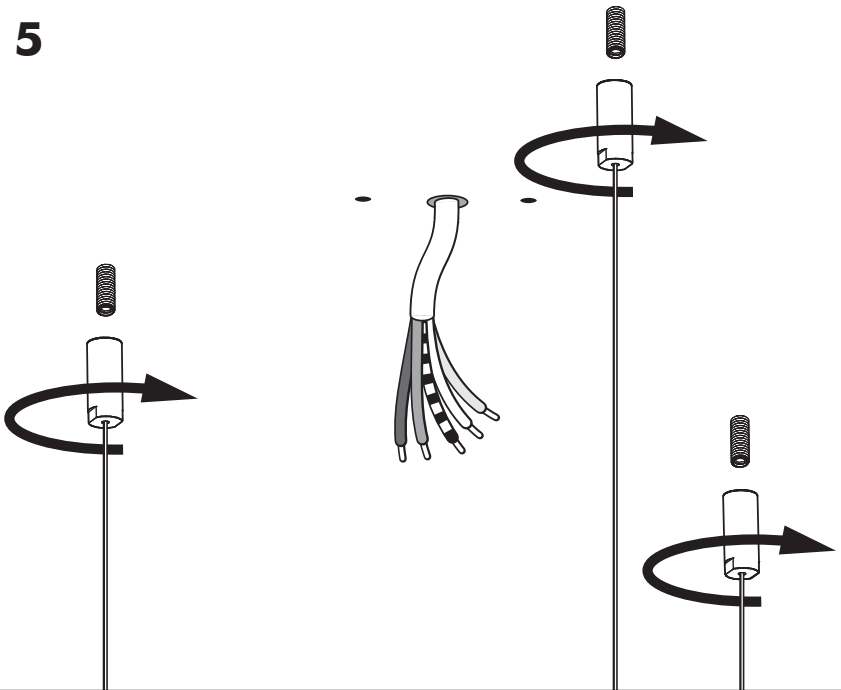

⚠ The light source of this luminaire is not replaceable; when the light source reaches its end of life the whole luminaire shall be replaced.

Excluded

Straight 5x
Split 3x

Straight 2x
Split 2x

Included BuzziTrom S | M | L Ceiling Suspended Straight p.4

Included BuzziTrom S | M | L Ceiling Suspended Split p.12

BuzziTrom S | M | L Ceiling Suspended Straight

2 PERS. 

3

4

5

6

8a

Connection including dimmable function

8b

Connection excluding dimmable function

- | | |
|--------------|----------|
| Blue | Neutral |
| Brown | Line |
| Green | Ground |
| Red Sleeve | Not used |
| Black Sleeve | Not used |