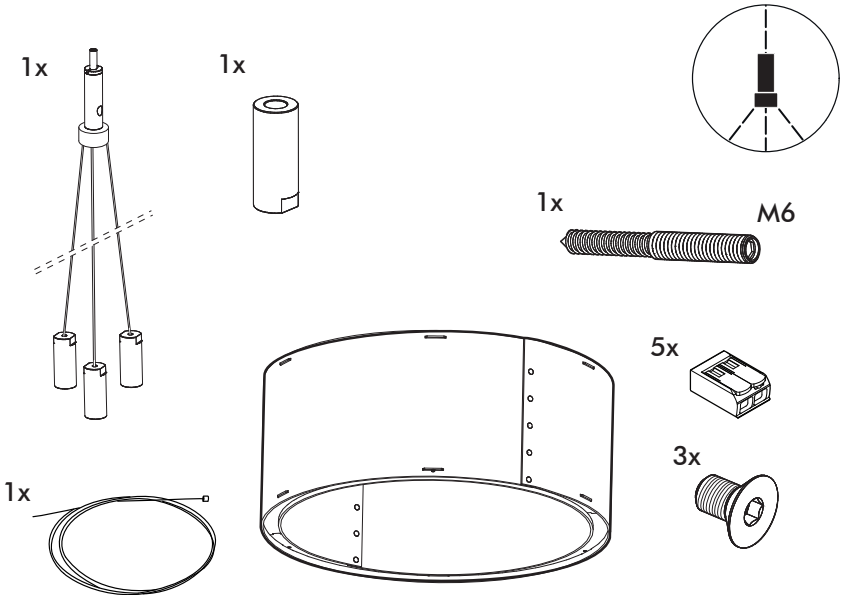

Included BuzziTrom S | M | L Ceiling Suspended Split p.12