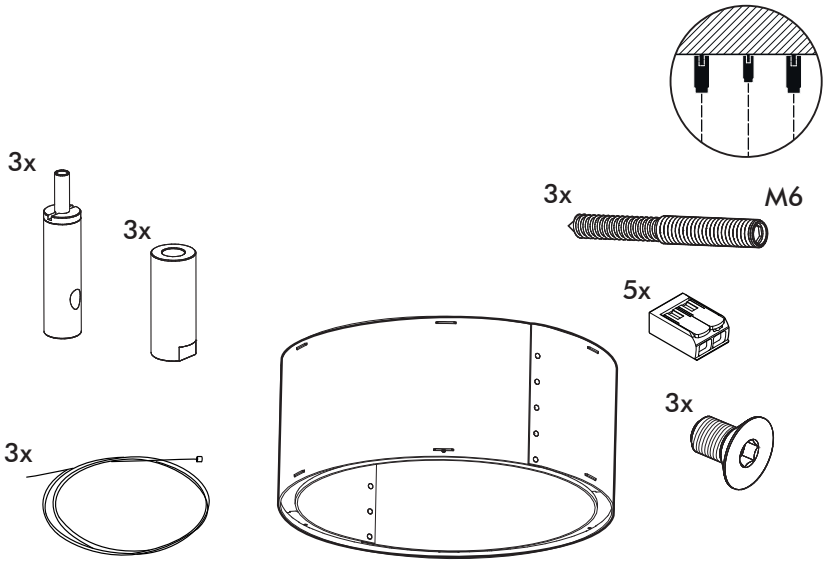

⚠ The light source of this luminaire is not replaceable; when the light source reaches its end of life the whole luminaire shall be replaced.

Excluded

Straight 5x
Split 3x

Straight 2x
Split 2x

Included BuzziTrom S | M | L Ceiling Suspended Straight p.4