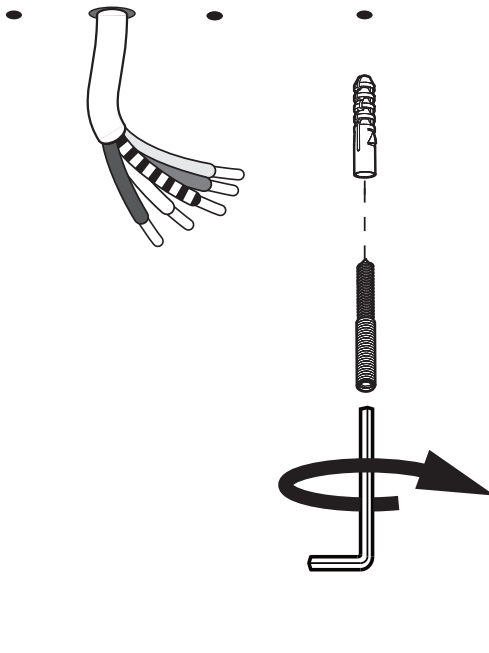

Connection including dimmable function

8b

Connection excluding dimmable function

- | | |
|--------------|----------|
| Blue | Neutral |
| Brown | Line |
| Green | Ground |
| Red Sleeve | Not used |
| Black Sleeve | Not used |

9

10

BuzziTrom S | M | L Ceiling Suspended Split

2 PERS. 

4

5

6

7

10a

Connection including dimmable function

- | | |
|--------------|---------|
| Blue | Neutral |
| Brown | Line |
| Green | Ground |
| Red Sleeve | DIM + |
| Black Sleeve | DIM - |

10b Connection excluding dimmable function