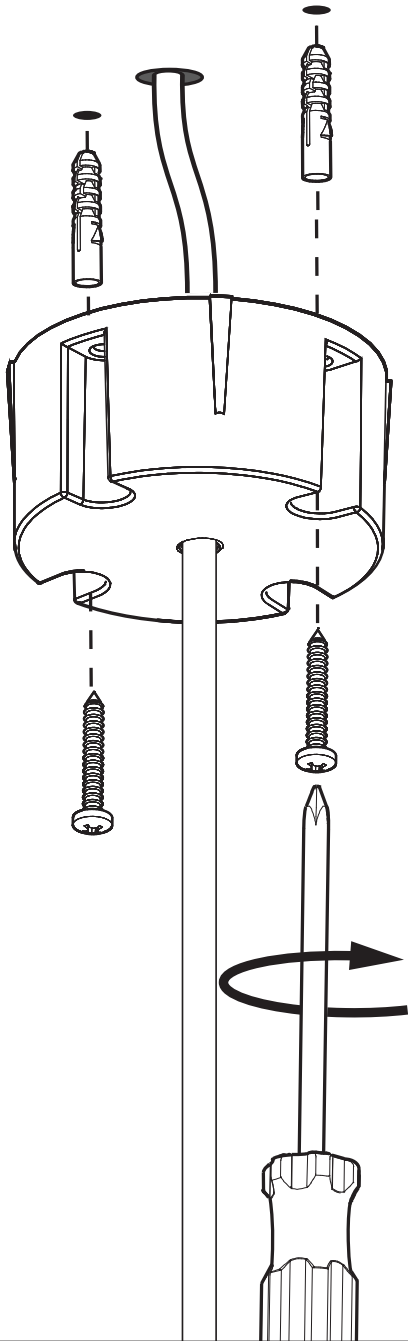

⚠ The light source of this luminaire is not replaceable; when the light source reaches its end of life the whole luminaire shall be replaced.

Excluded

Straight 5x
Split 3x

Straight 2x
Split 2x

Included BuzziTrom S | M | L Ceiling Suspended Straight p.4

10a

Connection including dimmable function

- | | |
|--------------|---------|
| Blue | Neutral |
| Brown | Line |
| Green | Ground |
| Red Sleeve | DIM + |
| Black Sleeve | DIM - |

10b Connection excluding dimmable function

Blue	Neutral
Brown	Line
Green	Ground
Red Sleeve	Not used
Black Sleeve	Not used

11

12

BuzziSpace Group NV
Italiëlei 8, 2000 Antwerp
Belgium

☎ +32 (0)3 846 10 00

✉ info@buzzi.space

🌐 www.buzzi.space

A-0000006969/01
Last update: 11/12/2023