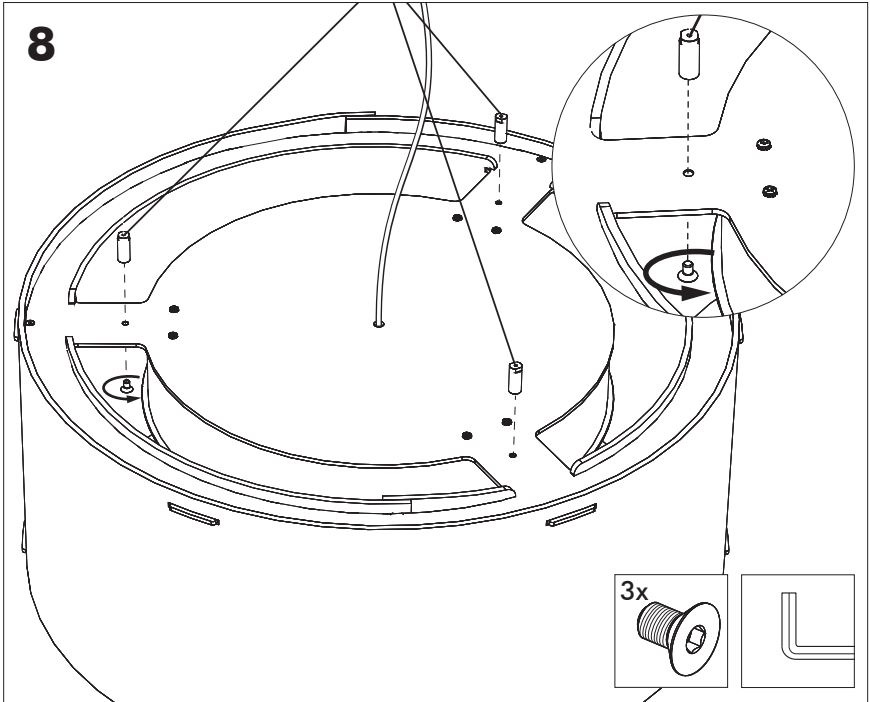

9

10

BuzziTrom S | M | L Ceiling Suspended Split

2 PERS. 

4

5

6

7

10a

Connection including dimmable function

- | | |
|--------------|---------|
| Blue | Neutral |
| Brown | Line |
| Green | Ground |
| Red Sleeve | DIM + |
| Black Sleeve | DIM - |

10b Connection excluding dimmable function