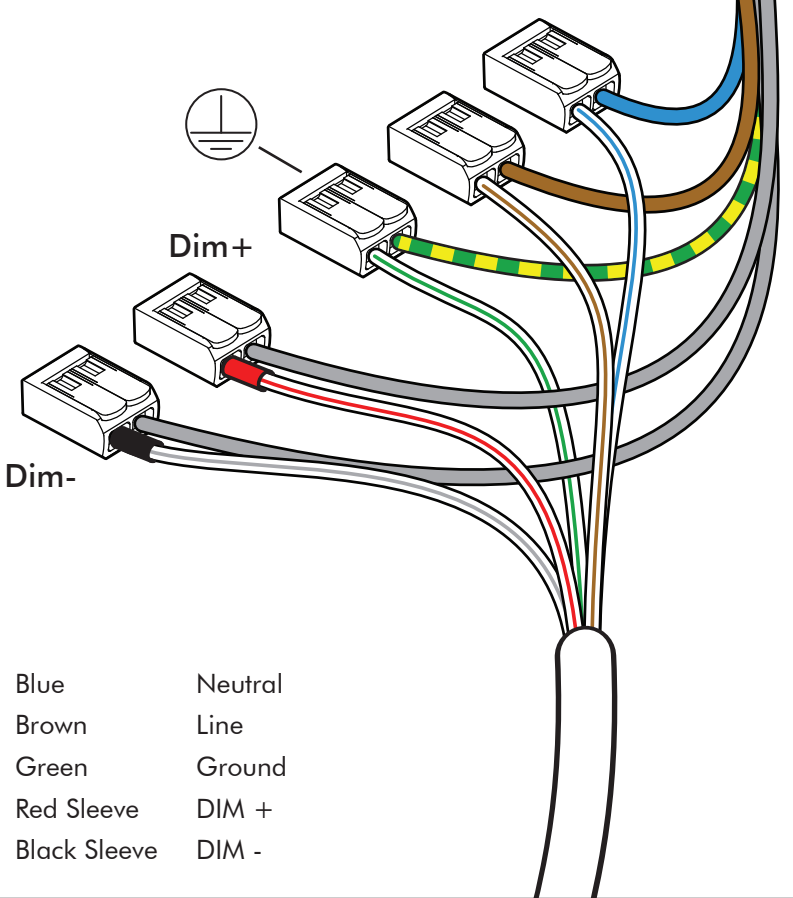

Connection including dimmable function

8b

Connection excluding dimmable function

- | | |
|--------------|----------|
| Blue | Neutral |
| Brown | Line |
| Green | Ground |
| Red Sleeve | Not used |
| Black Sleeve | Not used |

9

10

BuzziTrom S | M | L Ceiling Suspended Split

2 PERS. 

4

5

6

7

10a

Connection including dimmable function

- | | |
|--------------|---------|
| Blue | Neutral |
| Brown | Line |
| Green | Ground |
| Red Sleeve | DIM + |
| Black Sleeve | DIM - |

10b Connection excluding dimmable function