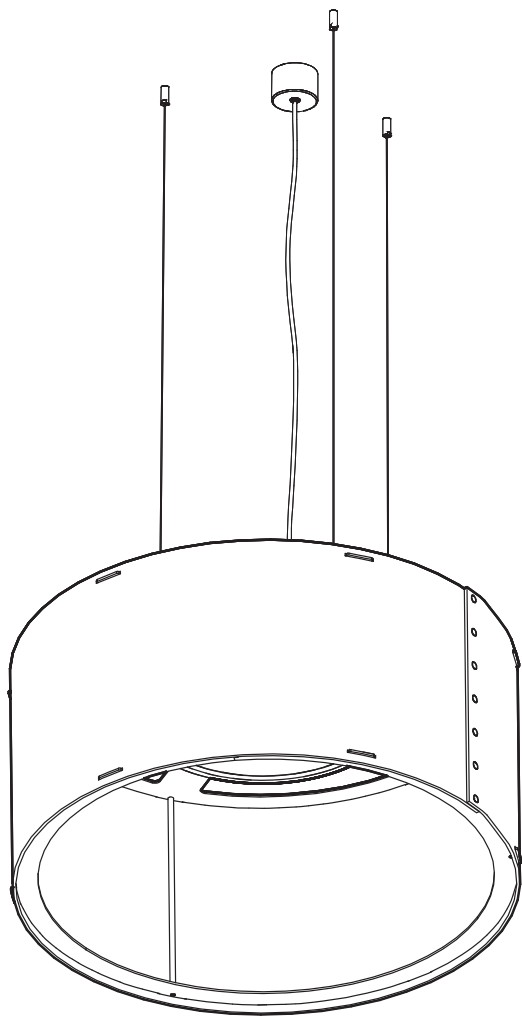

BuzziTrom

INSTALLATION MANUAL

230V