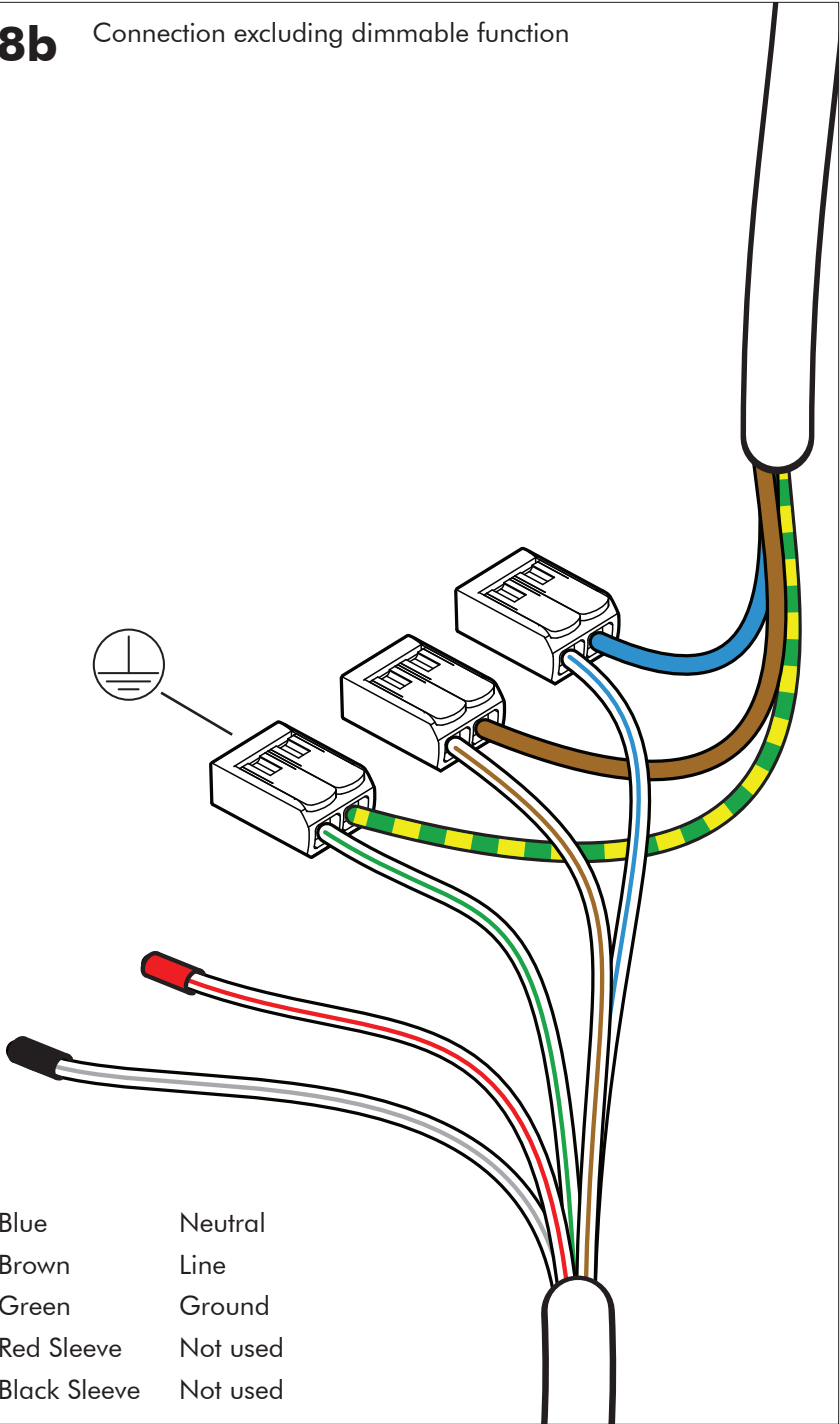

⚠ The light source of this luminaire is not replaceable; when the light source reaches its end of life the whole luminaire shall be replaced.

Excluded

Straight 5x
Split 3x

Straight 2x
Split 2x

Included BuzziTrom S | M | L Ceiling Suspended Straight p.4

Included BuzziTrom S | M | L Ceiling Suspended Split p.12

BuzziTrom S | M | L Ceiling Suspended Straight

2 PERS. 

3

4

5

6

8a

Connection including dimmable function

8b

Connection excluding dimmable function

- | | |
|--------------|----------|
| Blue | Neutral |
| Brown | Line |
| Green | Ground |
| Red Sleeve | Not used |
| Black Sleeve | Not used |

10a

Connection including dimmable function

- | | |
|--------------|---------|
| Blue | Neutral |
| Brown | Line |
| Green | Ground |
| Red Sleeve | DIM + |
| Black Sleeve | DIM - |

10b Connection excluding dimmable function