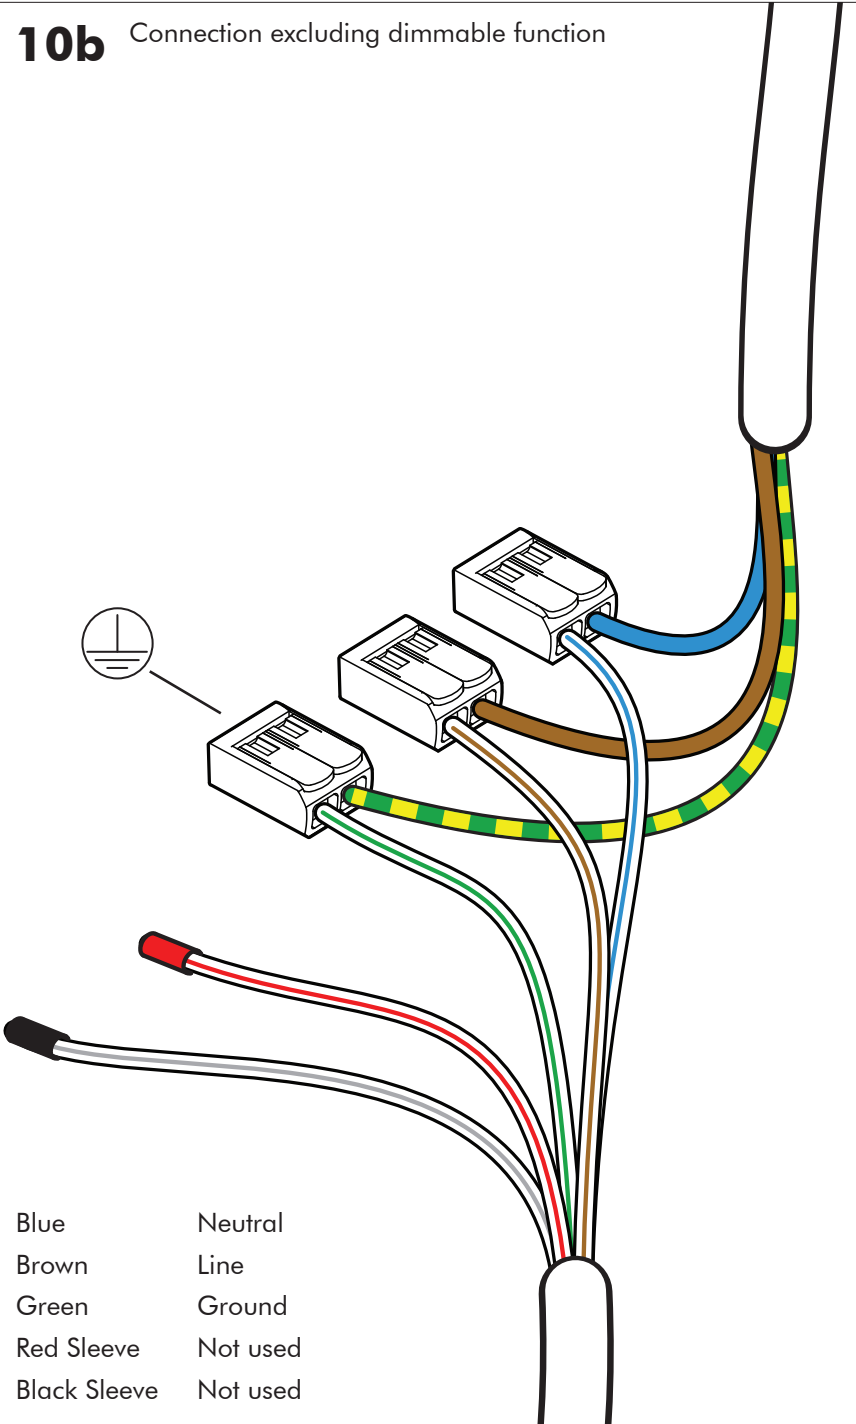

⚠ The light source of this luminaire is not replaceable; when the light source reaches its end of life the whole luminaire shall be replaced.

Excluded

Straight 5x
Split 3x

Straight 2x
Split 2x

Included BuzziTrom S | M | L Ceiling Suspended Straight p.4

Connection including dimmable function

8b

Connection excluding dimmable function

- | | |
|--------------|----------|
| Blue | Neutral |
| Brown | Line |
| Green | Ground |
| Red Sleeve | Not used |
| Black Sleeve | Not used |

10a

Connection including dimmable function

- | | |
|--------------|---------|
| Blue | Neutral |
| Brown | Line |
| Green | Ground |
| Red Sleeve | DIM + |
| Black Sleeve | DIM - |

10b Connection excluding dimmable function

Blue	Neutral
Brown	Line
Green	Ground
Red Sleeve	Not used
Black Sleeve	Not used

11

12

BuzziSpace Group NV
Italiëlei 8, 2000 Antwerp
Belgium

☎ +32 (0)3 846 10 00

✉ info@buzzi.space

🌐 www.buzzi.space

A-0000006969/01
Last update: 11/12/2023