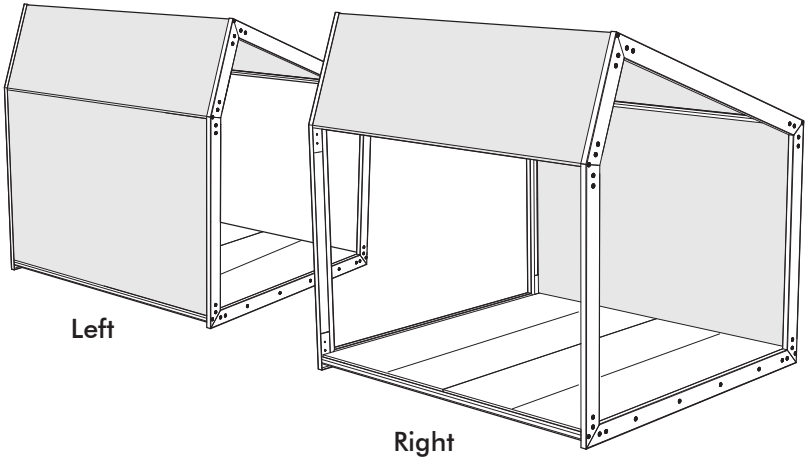

BuzziShed

INSTALLATION MANUAL

BuzziShed Open

p.39

BuzziShed Gutter

p.54

BuzziShed Half Open Left | Right

3 PERS.

Excl.

Incl.

58 x

58 x

4 x

4 x

* Only 1 required for this setup
4

Side A