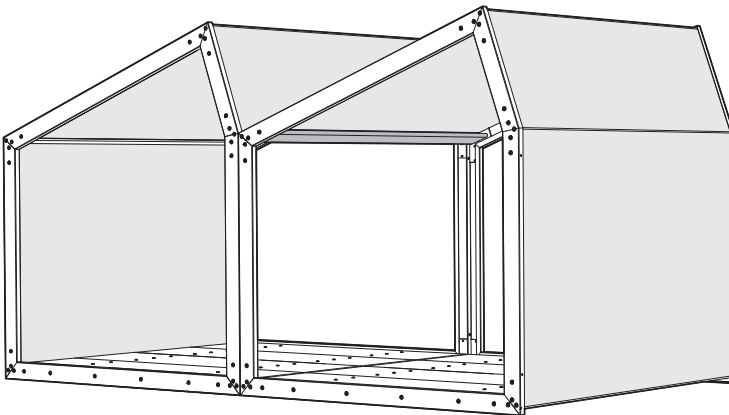

BuzziShed

INSTALLATION MANUAL

BuzziShed Open

p.39

BuzziShed Gutter

p.54

BuzziShed Half Open Left | Right

3 PERS.

Excl.

Incl.

58 x

58 x

4 x

4 x

* Only 1 required for this setup
4

Side A

Side B

1

2

6

7

8

8

9 Shed Right

4 x

4 x 4 x

9 Shed Left

4 x

4 x

10 Shed Right

10 Shed Left

11