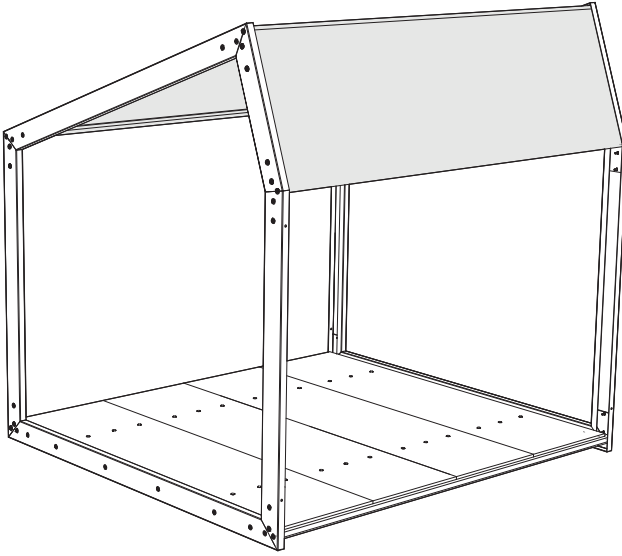

BuzziShed

INSTALLATION MANUAL

BuzziShed Open

p.39

BuzziShed Gutter

p.54

BuzziShed Half Open Left | Right

3 PERS.

Excl.

Incl.

58 x

58 x

4 x

4 x

* Only 1 required for this setup
4

Side A

Side B

1

2

6

7

8

8

9 Shed Right

4 x

4 x 4 x

9 Shed Left

4 x

4 x

10 Shed Right

10 Shed Left

11