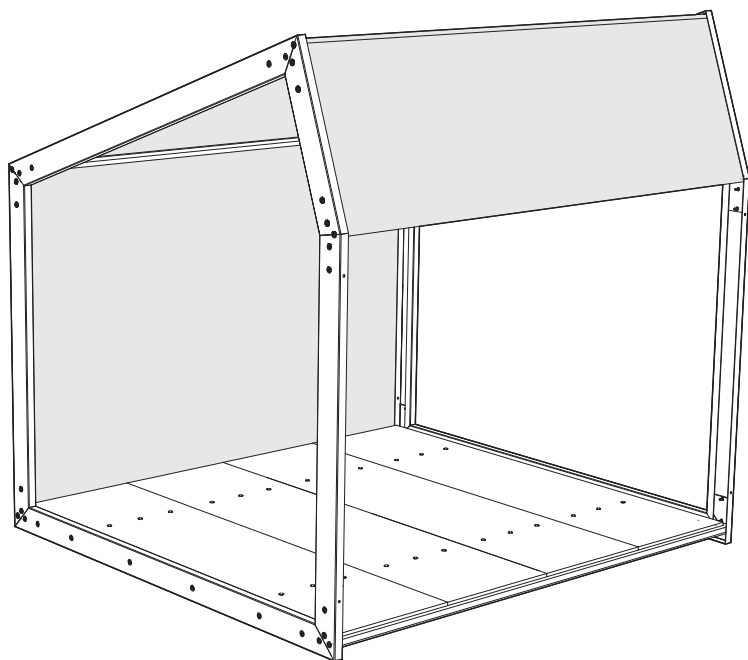

BuzziShed

INSTALLATION MANUAL

BuzziShed Open

p.39

BuzziShed Gutter

p.54

BuzziShed Half Open Left | Right

3 PERS.

Excl.

Incl.

58 x

58 x

4 x

4 x

* Only 1 required for this setup
4

Side A

Side B

1

2

6

7

8

8

9 Shed Right

4 x

4 x 4 x

9 Shed Left

4 x

4 x

10 Shed Right

10 Shed Left

11