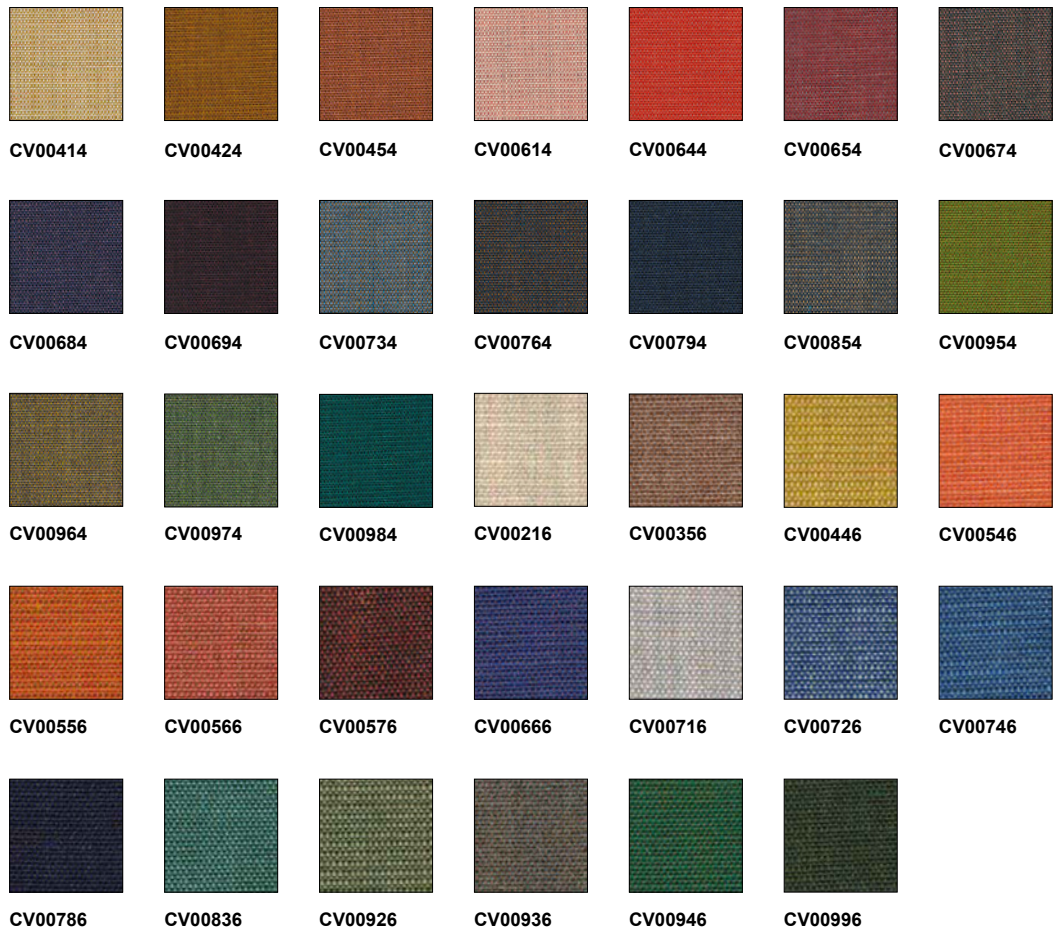

Kvadrat's Canvas has been
awarded the EU Ecolabel